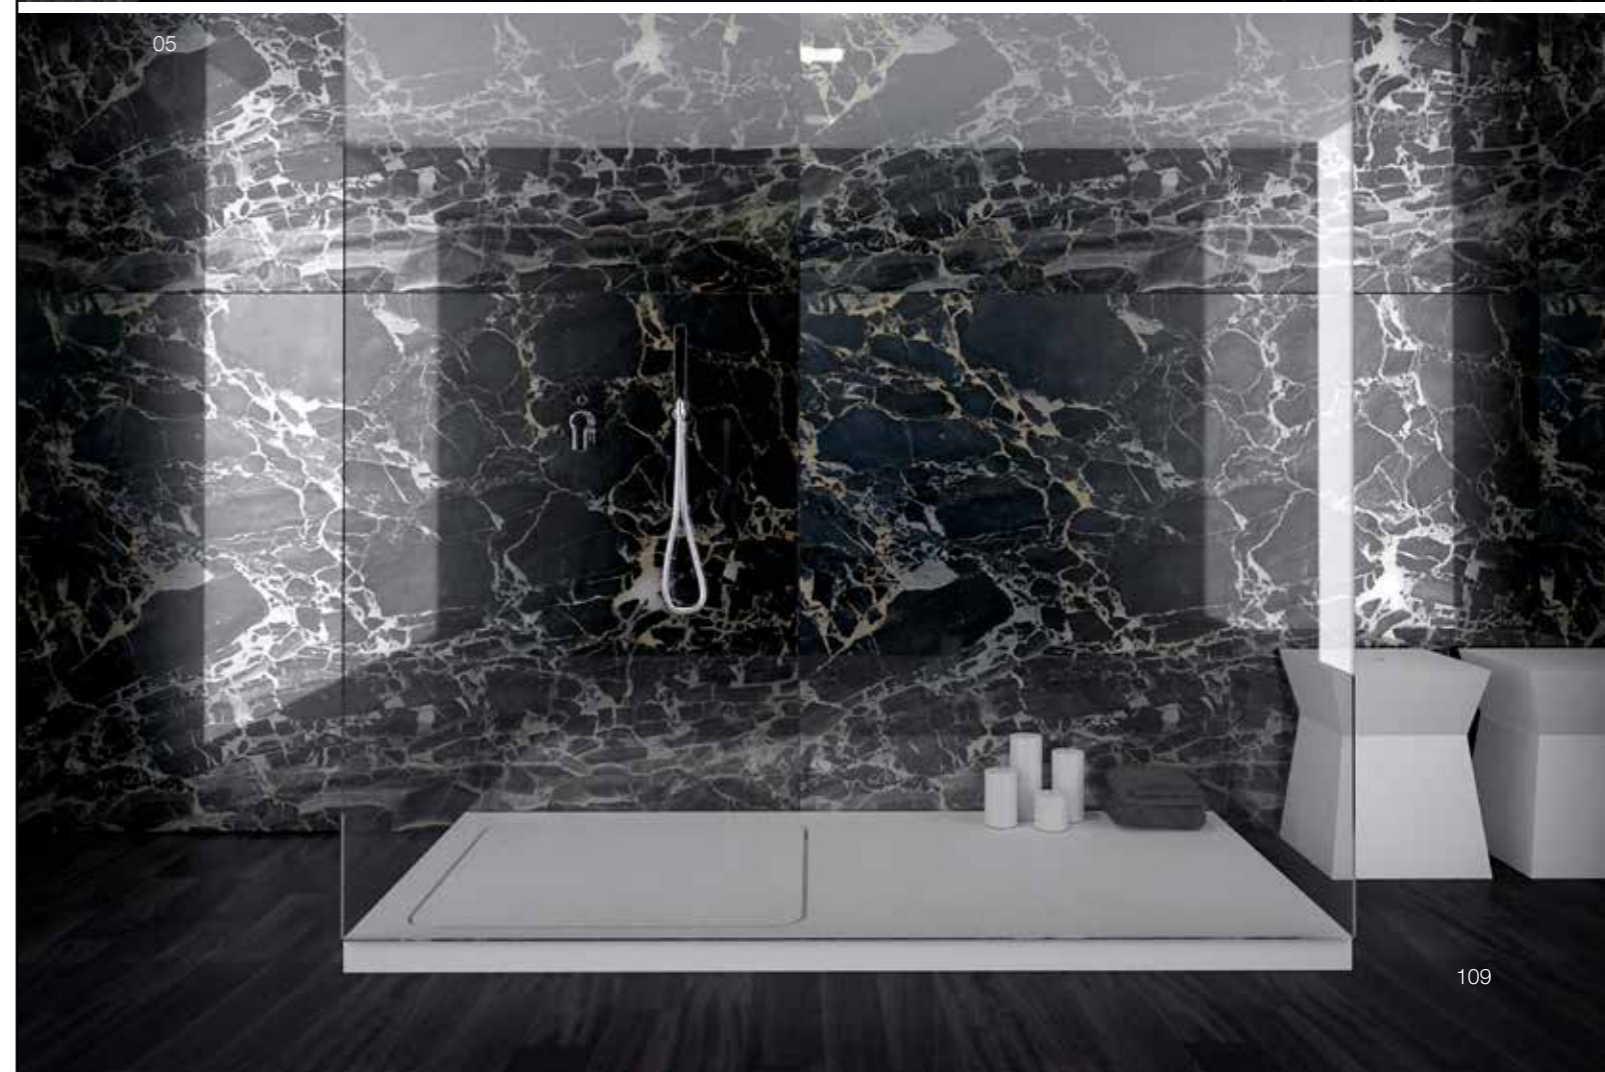

showers

daily ablution made effortless! considering that most people start their day with a refreshing shower we wanted to make that experience liberating. everyone who has ever taken a shower has considered ideas. these ideas come more easily when that essential experience allows the mind to run free.

our amazing k|stone® shower solutions are superbly crafted to look, feel and perform outstandingly ... allowing your creativity to break free!

- 01 / shower 90, 90x90x6 cm
- 02 / shower 120, 120x90x6 cm
- 03 / shower 140, 140x90x6 cm
- 04 / shower 160, 160x90x6 cm

- 05 / shower 180, 180x90x6 cm
- 06 / shower 160, 160x90x6 cm
- 07 / shower 180, 180x90x6 cm

05