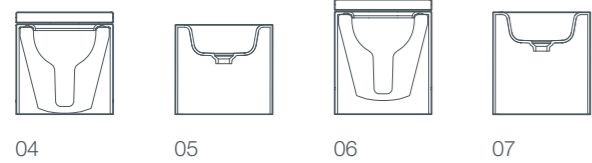

pearl can be the center piece of a coordinated suite of bathroom furniture, all solid surface including bidet, toilet and washbasins, both freestanding and countertop.

- 01 / pearl bathtub, freestanding, 182x80x70/50 cm
- 02 / pearl bathtub, freestanding, without back part, 172x80x50 cm
- 03 / pearl washbasin, freestanding, 55x40x90 cm
- 04 / pearl countertop washbasin, 50x40x15 cm
- 05 / pearl wc, wall hung, 56x39x36 cm
- 06 / pearl bidet, wall hung, 56x39x36 cm
- 07 / pearl wc, floor mounted, 56x39x42 cm
- 08 / pearl bidet, floor mounted, 56x39x42 cm

create a very special ambiance right in your own home with this unforgettable collection all capable of being individually illuminated.

- 01 / shine bathtub, freestanding, 180x80x50 cm
- 02 / shine washbasin, freestanding, 53x43x90 cm
- 03 / shine countertop washbasin, 50x40x15 cm
- 04 / shine wc, wall hung, 58x39x36 cm
- 05 / shine bidet, wall hung, 58x39x36 cm
- 06 / shine wc, floor mounted, 58x39x41 cm
- 07 / shine bidet, floor mounted, 58x39x41 cm