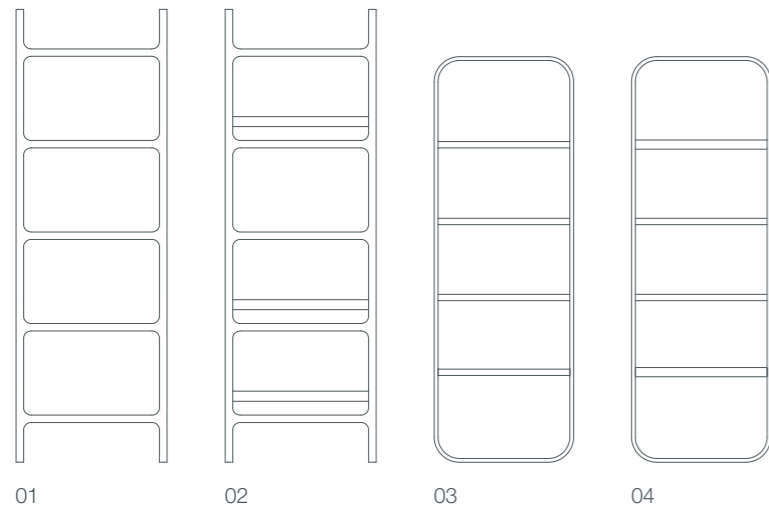

rails / bath trays

expensive bathroom textiles are a high-quality accessory in many bathrooms. why not presenting them in a high-class way? k|stone® rails and bath trays offer the best solution for presenting them in an appropriate way and round up your bathroom design adequately.

rails

bath trays

- 01 /ladder without shelves, 60x2x183 cm
- 02 /ladder with shelves, 60x36x180 cm
- 03 /ladder oval without shelves, 55x10x160 cm
- 04 /ladder oval with shelves, 55x32x160 cm
- 05 /towel rail x3, 64x9x64 cm
- 06 /towel rail 60, 60x9x2 cm
- 07 /towel rail 45, 45x9x2 cm

- 08 /bath bridge (pearl/glow/pride/prime/moon), 90x15x3 cm
- 09 /side tray for bathtub (feel/shine), 35x20x10 cm