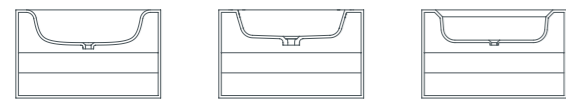

04   05   06

- 01 / guest 'prime' with integrated washbasin, 58x50x35 cm
- 02 / guest 'glam' with integrated washbasin, 58x50x35 cm
- 03 / guest 'shine' with integrated washbasin, 58x50x35 cm
- 04 / guest 'moon' with integrated washbasin, 58x50x35 cm
- 05 / guest 'pride' with integrated washbasin, 58x50x35 cm
- 06 / guest 'glow' with integrated washbasin, 58x50x35 cm