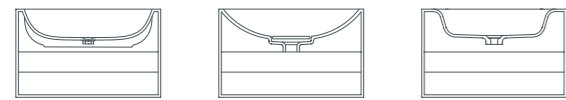

01

02

06

03/04/05

07

guest

modern interior design and outstanding taste is marked by the focus on details. convey a little luxury to your guests and bring extravagant design to your guest rooms.

our guest furniture designs in size 50 cm are perfectly matching our numerous valued bathroom series.