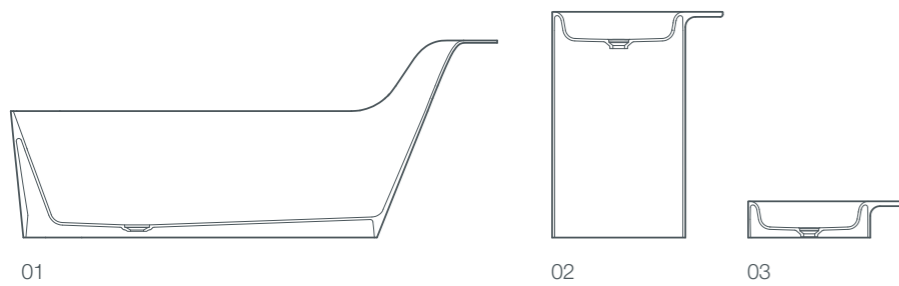

pride

pride, a strikingly attractive k|l stone® evolution married with practical extended surfaces that create a wave of smooth flowing lines.

pride is comfortable in its own skin and will make your bathroom truly special, matching details and accessories will inevitably provide a daily cheer-up!

- 01 / pride bathtub, freestanding, 192x85x78/50 cm
- 02 / pride washbasin, freestanding, 65x43x90 cm
- 03 / pride countertop washbasin, 65x40x15 cm
- 04 / pride wc, wall hung, 58x39x37 cm
- 05 / pride bidet, wall hung, 58x39x37 cm
- 06 / pride wc, floor mounted, 58x39x42 cm
- 07 / pride bidet, floor mounted, 58x39x42 cm