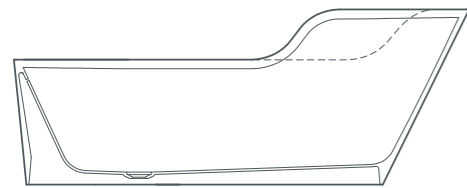

glow

emanating a warm vibrancy, the KI stone® glow series cossets you in your own personal world of relaxation.

with its clean graded lines the glow bath is available in symmetrical or asymmetrical design fitting left or right side.

all bath designs are complemented with the glow toilet, bidet, countertop or freestanding washbasin solutions. enjoy and lose yourself in luxury with the purism of this superb series.

02

- 01 / glow bathtub symmetrical, freestanding, 182x84x70/50 cm
- 02 / glow bathtub asymmetrical left, freestanding, 182x82x70/50 cm
- 03 / glow bathtub asymmetrical right, freestanding, 182x82x70/50 cm
- 04 / glow washbasin, freestanding, 55x40x90 cm
- 05 / glow countertop washbasin, 50x40x15 cm
- 06 / glow wc, wall hung, 52x39x34 cm
- 07 / glow bidet, wall hung, 52x39x34 cm
- 08 / glow wc, floor mounted, 56x39x42 cm
- 09 / glow bidet, floor mounted, 56x39x42 cm