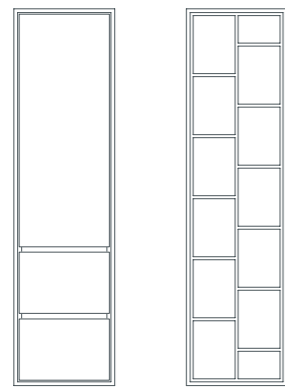

02

cabinets

storage in bathroom is very important. our k|stone® collection not only satisfies with extraordinary beautiful design and exceptional haptic it also convinces with very practical aspects. to make our k|stone® collection perfect our cabinets offer beautiful space for the presentation and custody of indispensable objects.

for the practical deposition of laundry or just for the comfort during your stay our stools offer a very stylish and pleasant solution.

01