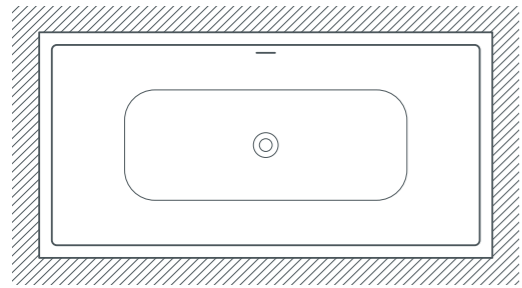

01

02

03

04

05

06

- 01 / shape bathtub, built-in version, 180x80x60 cm
- 02 / shape bathtub, niche version, 180x80x60 cm
- 03 / shape bathtub, corner left version, 180x80x60 cm
- 04 / shape bathtub, corner right version, 180x80x60 cm
- 05 / shape bathtub, wall version, 180x80x60 cm
- 06 / shape bathtub, freestanding, 180x80x60 cm

03

04

shape 80/180

our shape collection in KIstone® is all about composition and versatility. based on three basic dimensions, series 60, 70 or 80 correspond to the length of the inner tub with versions for freestanding, wall, corner left, corner right, niche and built-in. this matrix of models and dimensions is therefor sure to fit into almost every scenario while seamlessly matching all our other KIstone® series.