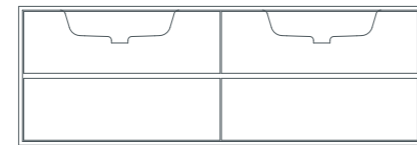

strip 90

strip 120

strip 160

01

02

03

04

05

06

- 01 / strip 90 with countertop washbasin (all series), 90x55x55 cm
- 02 / strip 120 with countertop washbasin (all series), 120x55x55 cm
- 03 / strip 160 with countertop washbasin (all series), 160x55x55 cm
- 04 / strip 90 with integrated washbasin (oval or square), 90x55x55 cm
- 05 / strip 120 with integrated washbasin (oval or square), 120x55x55 cm
- 06 / strip 160 with integrated washbasin (oval or square), 160x55x55 cm