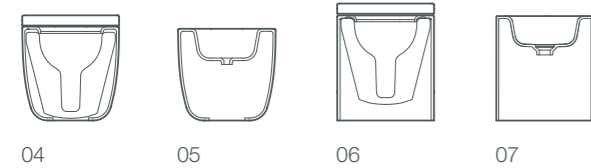

08

09

- 01 / glow bathtub symmetrical, freestanding, 182x84x70/50 cm
- 02 / glow bathtub asymmetrical left, freestanding, 182x82x70/50 cm
- 03 / glow bathtub asymmetrical right, freestanding, 182x82x70/50 cm
- 04 / glow washbasin, freestanding, 55x40x90 cm
- 05 / glow countertop washbasin, 50x40x15 cm
- 06 / glow wc, wall hung, 52x39x34 cm
- 07 / glow bidet, wall hung, 52x39x34 cm
- 08 / glow wc, floor mounted, 56x39x42 cm
- 09 / glow bidet, floor mounted, 56x39x42 cm

- 01 / pride bathtub, freestanding, 192x85x78/50 cm
- 02 / pride washbasin, freestanding, 65x43x90 cm
- 03 / pride countertop washbasin, 65x40x15 cm
- 04 / pride wc, wall hung, 58x39x37 cm
- 05 / pride bidet, wall hung, 58x39x37 cm
- 06 / pride wc, floor mounted, 58x39x42 cm
- 07 / pride bidet, floor mounted, 58x39x42 cm