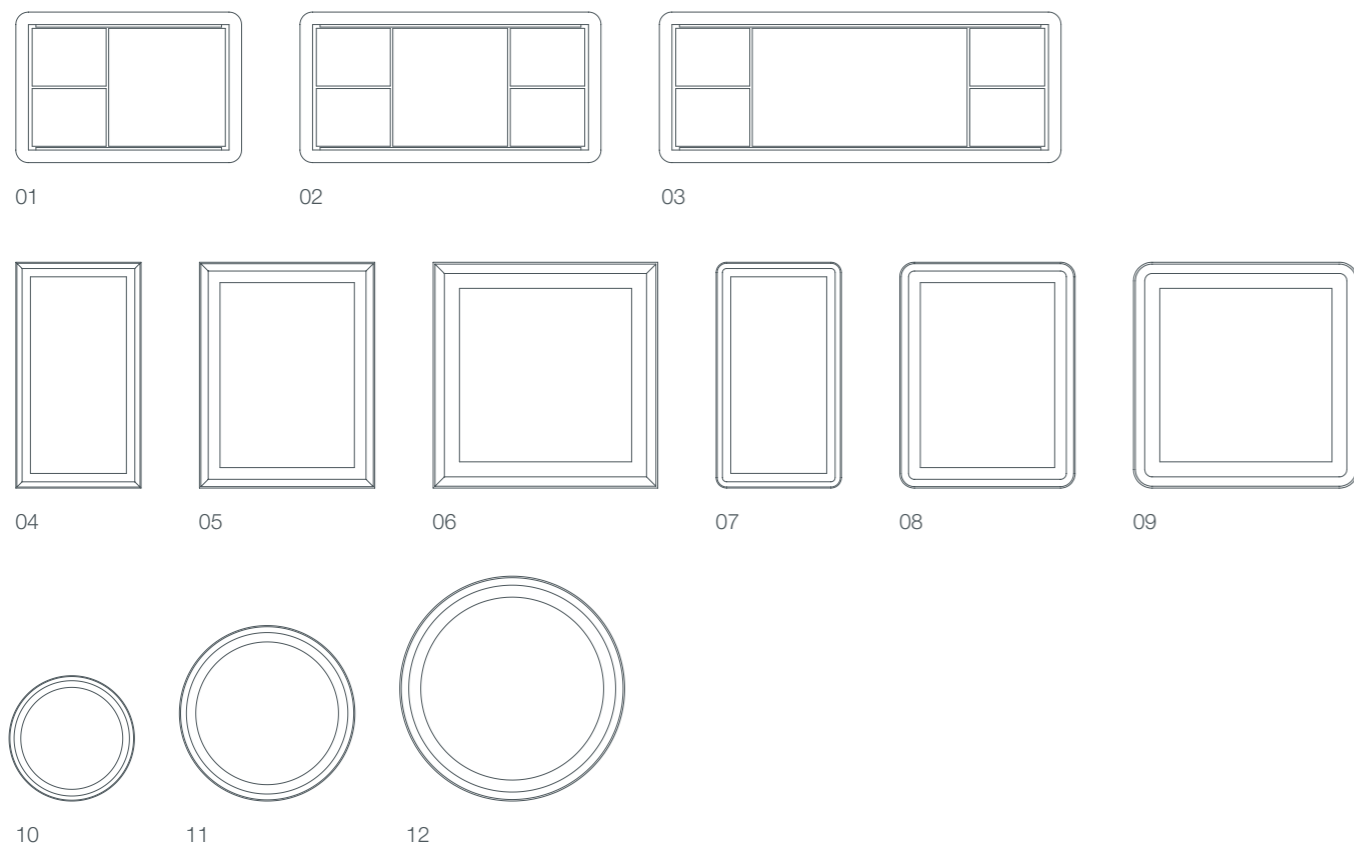

mirrors

simply irremissible! of course as mirrors are one of the key features. bring your bathroom to life with our stunning selection of k|stone® bath mirrors.

the collection presents itself with integrated light options and offers a variety of different shapes and sizes. our solution with integrated cabinets combines the practical aspect of storage with outstanding high quality design. all designs perfectly match to your k|stone® bathroom design.

01 / mirror 90 with storage, 90x10x60 cm
02 / mirror 120 with storage, 120x12x60 cm
03 / mirror 160 with storage, 160x12x60 cm
04 / mirror 50 square, 50x8,5x90 cm
05 / mirror 70 square, 90x8,5x70 cm
06 / mirror 90 square, 90x8,5x90 cm

07 / mirror 50 oval, 90x8,5x50 cm
08 / mirror 70 oval, 90x8,5x70 cm
09 / mirror 90 oval, 90x8,5x90 cm
10 / mirror 50 round, ø 50x7,5 cm
11 / mirror 70 round, ø 70x7,5 cm
12 / mirror 90 round, ø 90x7,5 cm