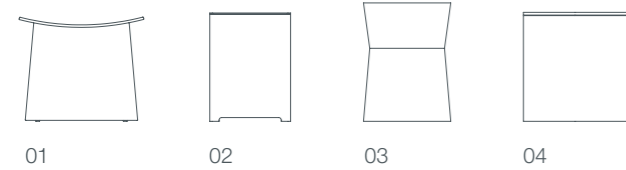

- 01 / stool round, 50x30x39 cm
- 02 / stool 'free', 33x33x44 cm
- 03 / stool angular, 35x35x48 cm
- 04 / stool oval, 38x24x40 cm

mirrors / rails / bath trays /
pure / oval / free

accessories

mirrors
rails / bath trays