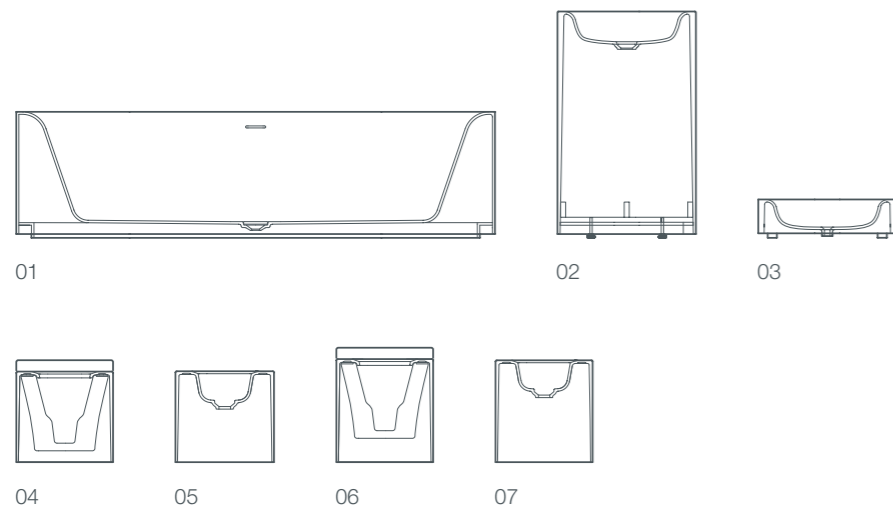

pearl can be the center piece of a coordinated suite of bathroom furniture, all solid surface including bidet, toilet and washbasins, both freestanding and countertop.

- 01 / pearl bathtub, freestanding, 182x80x70/50 cm
- 02 / pearl bathtub, freestanding, without back part, 172x80x50 cm
- 03 / pearl washbasin, freestanding, 55x40x90 cm
- 04 / pearl countertop washbasin, 50x40x15 cm
- 05 / pearl wc, wall hung, 56x39x36 cm
- 06 / pearl bidet, wall hung, 56x39x36 cm
- 07 / pearl wc, floor mounted, 56x39x42 cm
- 08 / pearl bidet, floor mounted, 56x39x42 cm

create a very special ambiance right in your own home with this unforgettable collection all capable of being individually illuminated.

- 01 / shine bathtub, freestanding, 180x80x50 cm
- 02 / shine washbasin, freestanding, 53x43x90 cm
- 03 / shine countertop washbasin, 50x40x15 cm
- 04 / shine wc, wall hung, 58x39x36 cm
- 05 / shine bidet, wall hung, 58x39x36 cm
- 06 / shine wc, floor mounted, 58x39x41 cm
- 07 / shine bidet, floor mounted, 58x39x41 cm

european product design award 'gold' 2021.
www.productdesignaward.eu

- 01 / moon bathtub, freestanding, 190x90x50 cm
- 02 / moon washbasin, freestanding, 55x45x90 cm
- 03 / moon countertop washbasin, 55x45x16 cm
- 04 / moon wc, wall hung, 56x39x36 cm
- 05 / moon bidet, wall hung, 56x39x36 cm
- 06 / moon wc, floor mounted, 56x39x41 cm
- 07 / moon bidet, floor mounted, 56x39x41 cm