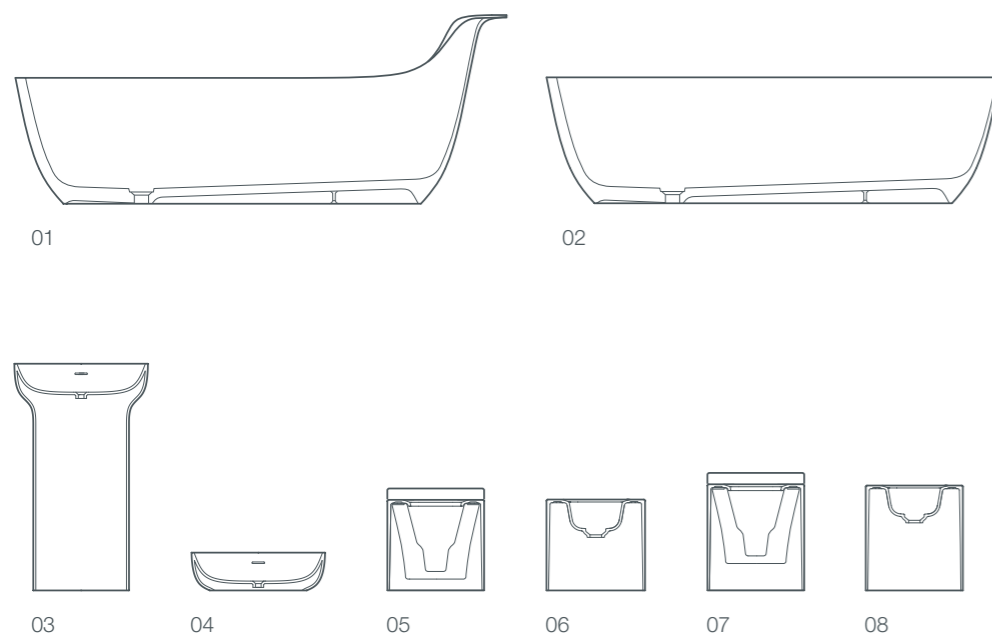

prime

the expression of first class design. a perfect symbiosis of rounded and straight lines is showing extraordinary artwork. feel the inevitable character of this bath and assimilate the smoothness and cosiness it radiates.

the whole series is available with toilet, bidet and washbasin in freestanding or countertop version. our accessories round up and perfectly integrate in this picture of harmony and relaxation.

- 01 / prime bathtub, freestanding, 195x85x75 / 50 cm
- 02 / prime bathtub, freestanding without back part, 180x85x50 cm
- 03 / prime washbasin, freestanding, 53x35x90 cm
- 04 / prime countertop washbasin, 53x35x15 cm
- 05 / prime wc, wall hung, 56x39x36 cm
- 06 / prime bidet, wall hung, 56x39x36 cm
- 07 / prime wc, floor mounted, 56x39x42 cm
- 08 / prime bidet, floor mounted, 56x39x42 cm