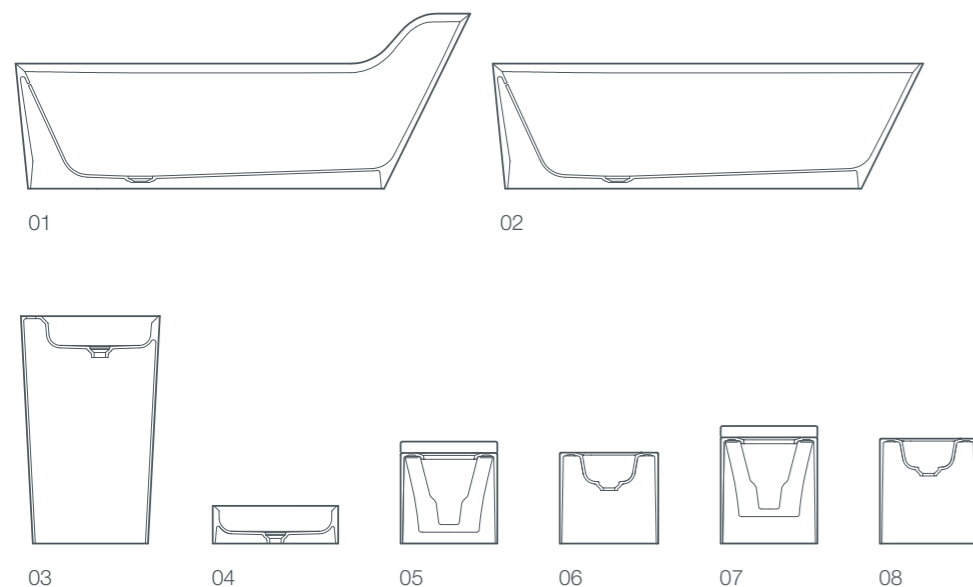

series

pearl

pearl

the epitome of awesome clean design. pearl interprets modern lines and is open in its uniformity. the key to the pearl is its classic form, it allows for leaning back and resting and with its warm embrace the haptic feedback is clearly perceptible.

pearl can be the center piece of a coordinated suite of bathroom furniture, all solid surface including bidet, toilet and washbasins, both freestanding and countertop.

- 01 / pearl bathtub, freestanding, 182x80x70/50 cm
- 02 / pearl bathtub, freestanding, without back part, 172x80x50 cm
- 03 / pearl washbasin, freestanding, 55x40x90 cm
- 04 / pearl countertop washbasin, 50x40x15 cm
- 05 / pearl wc, wall hung, 56x39x36 cm
- 06 / pearl bidet, wall hung, 56x39x36 cm
- 07 / pearl wc, floor mounted, 56x39x42 cm
- 08 / pearl bidet, floor mounted, 56x39x42 cm