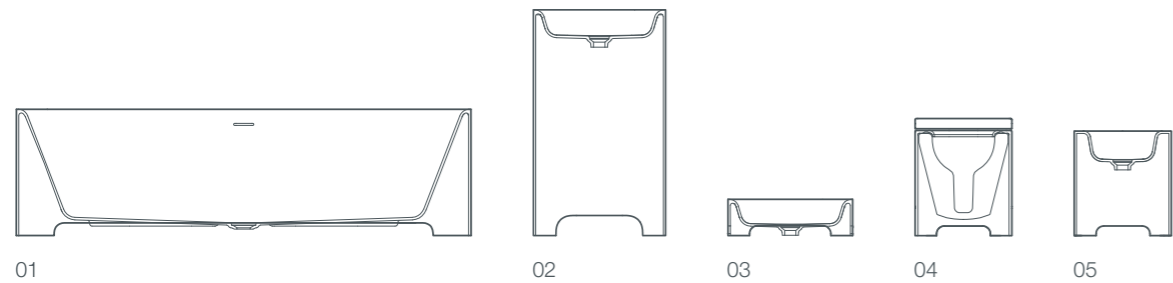

feel

some say the unique feel series is peter jamieson's finest work, its classic angular formation gives flexible but highly stylish solutions to multitudinous bathroom conundrums.

conceived in the principality of monaco this is european style at its best attracting interest from around the world. the embodiment of no nonsense bathing, enjoy!

be sure to consider the complete suite for maximum effect and lasting impression.

01 / feel bathtub, freestanding, 180x80x50 cm
02 / feel washbasin, freestanding, 53x43x90 cm
03 / feel countertop washbasin, 50x40x15 cm
04 / feel wc, floor mounted, 58x39x42 cm
05 / feel bidet, floor mounted, 58x39x42 cm