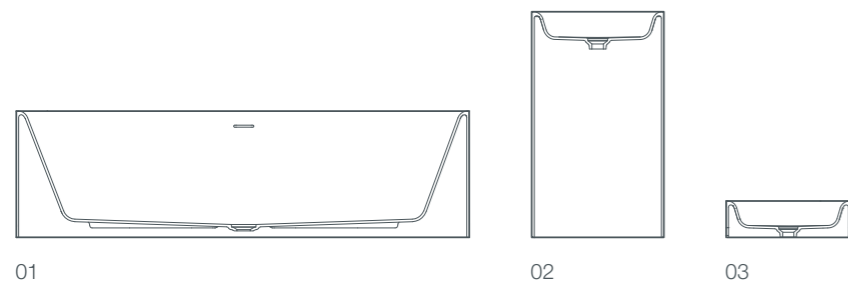

shine

“as we let our light shine we unconsciously give other people permission to do the same. as we are liberated from our own fear, our presence actually liberates others”. (marianne williamson)
inspirational words that embody the philosophy behind the exceptional series shine, which comes alive through subtle LED illumination.

create a very special ambiance right in your own home with this unforgettable collection all capable of being individually illuminated.

- 01 / shine bathtub, freestanding, 180x80x50 cm
- 02 / shine washbasin, freestanding, 53x43x90 cm
- 03 / shine countertop washbasin, 50x40x15 cm
- 04 / shine wc, wall hung, 58x39x36 cm
- 05 / shine bidet, wall hung, 58x39x36 cm
- 06 / shine wc, floor mounted, 58x39x41 cm
- 07 / shine bidet, floor mounted, 58x39x41 cm