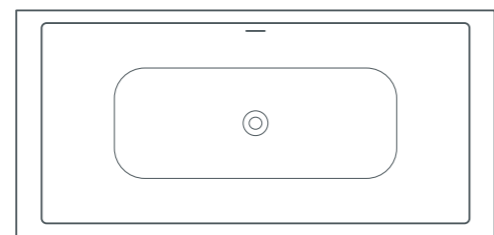

05

06

shape 80/190

our shape collection in KIstone® is all about composition and versatility. based on three basic dimensions, series 60, 70 or 80 correspond to the length of the inner tub with versions for freestanding, wall, corner left, corner right, niche and built-in. this matrix of models and dimensions is therefor sure to fit into almost every scenario while seamlessly matching all our other KIstone® series.

01

02

03

04

05

06

- 01 / shape bathtub, built-in version, 190x90x60 cm
- 02 / shape bathtub, niche version, 190x90x60 cm
- 03 / shape bathtub, corner left version, 190x90x60 cm
- 04 / shape bathtub, corner right version, 190x90x60 cm
- 05 / shape bathtub, wall version, 190x90x60 cm
- 06 / shape bathtub, freestanding, 190x90x60 cm