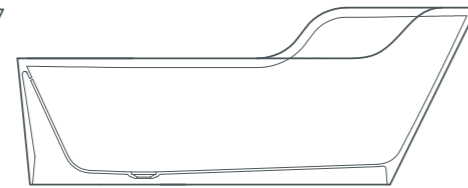

glow

emanating a warm vibrancy, the KI stone® glow series cossets you in your own personal world of relaxation.

with its clean graded lines the glow bath is available in symmetrical or asymmetrical design fitting left or right side.

all bath designs are complemented with the glow toilet, bidet, countertop or freestanding washbasin solutions. enjoy and lose yourself in luxury with the purism of this superb series.

03

- 01 / glow bathtub symmetrical, freestanding, 182x84x70/50 cm
- 02 / glow bathtub asymmetrical left, freestanding, 182x82x70/50 cm
- 03 / glow bathtub asymmetrical right, freestanding, 182x82x70/50 cm
- 04 / glow washbasin, freestanding, 55x40x90 cm
- 05 / glow countertop washbasin, 50x40x15 cm
- 06 / glow wc, wall hung, 52x39x34 cm
- 07 / glow bidet, wall hung, 52x39x34 cm
- 08 / glow wc, floor mounted, 56x39x42 cm
- 09 / glow bidet, floor mounted, 56x39x42 cm