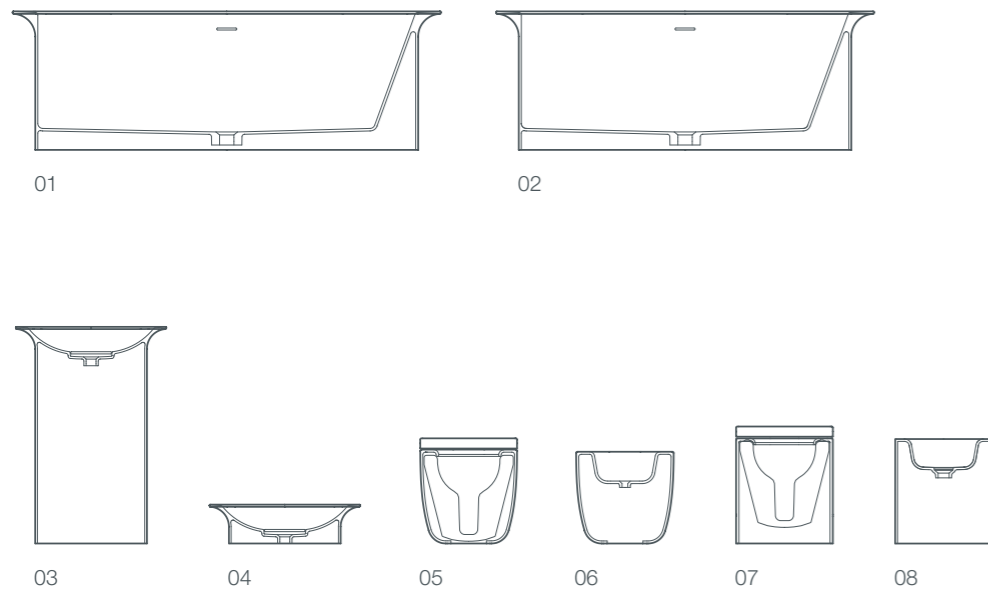

be sure to consider the complete suite for maximum effect and lasting impression.

01 / feel bathtub, freestanding, 180x80x50 cm
 02 / feel washbasin, freestanding, 53x43x90 cm
 03 / feel countertop washbasin, 50x40x15 cm
 04 / feel wc, floor mounted, 58x39x42 cm
 05 / feel bidet, floor mounted, 58x39x42 cm

01

02

03

04

05

glam

glam

reside royally and bath first class! this luxury modern design series leaves no wish unfulfilled. created with pure lines it conveys the character of natural elements glamorously implemented in your bathroom. formations of classic rectangular shapes interacting with dished finishes are setting a statement.

impress yourself every day in adding luxury trends and highlights to your home.

- 01 / glam bathtub, freestanding, 170x80x55 cm
- 02 / glam bathtub short, freestanding, 150x80x55 cm
- 03 / glam washbasin, freestanding, 60x45x90 cm
- 04 / glam countertop washbasin, 60x45x15 cm
- 05 / glam wc, wall hung, 58x39x37 cm
- 06 / glam bidet, wall hung, 58x39x37 cm
- 07 / glam wc, floor mounted, 58x39x42 cm
- 08 / glam bidet, floor mounted, 58x39x42 cm