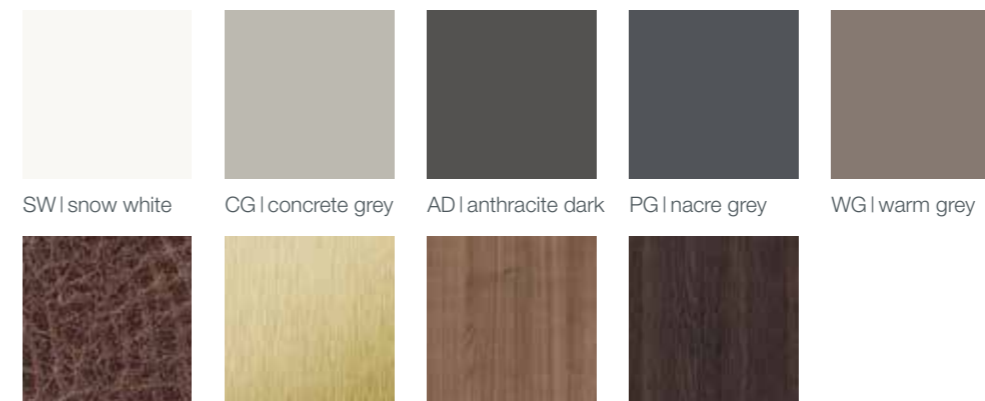

k l stone® colours

01 | white mat 02 | white glossy 03 | black mat 04 | concrete mat 05 | pearl grey

interior finish options

SW | snow white CG | concrete grey AD | anthracite dark PG | nacre grey WG | warm grey
L | leather GB | gold brushed C | cherry W | wenge