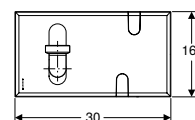

→ **116.426.11.1**
White alpine
For concealed function box and concealed trap