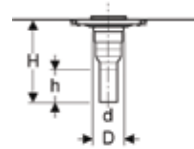

→ **154.052.00.1**

Floor construction height from 65mm