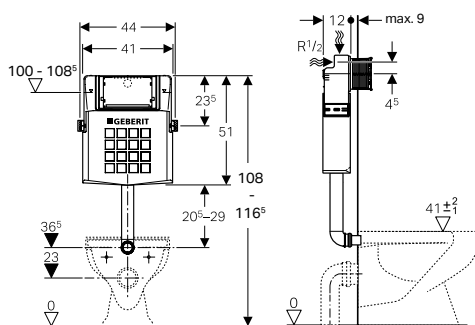

Sigma Concealed Cistern

Thickness: 120mm
Height: 1,080mm

- → **224.320.00.1** 6/3L (HK Project)
- → **224.326.00.1** 4.5/3L