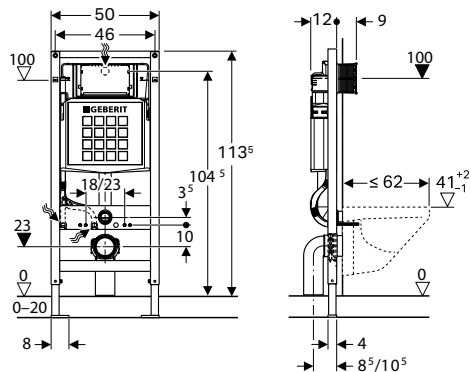

## Sigma Duofix

Thickness: 120mm  
Height: 1,135mm

- **224.214.00.1** 6/3L (HK Project)
- **224.217.00.1** 6/3L
- **224.224.00.1** 4.5/3L

Thickness: 120mm  
Height: 1,170mm

- **224.229.00.1** 4.5/3L (ID)