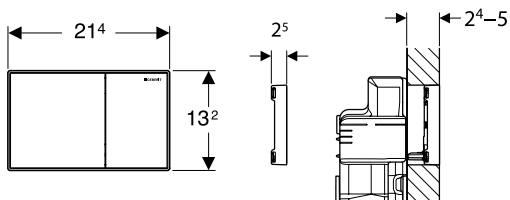

Sigma60

Flush technology:
dual flush

* Installation set required -
→ Art no: 243.168.00.1

* Brushed chrome cover frame:
→ Art no: 115.641.GH.1 (Easy-to-clean)
→ Art no: 115.641.21.1