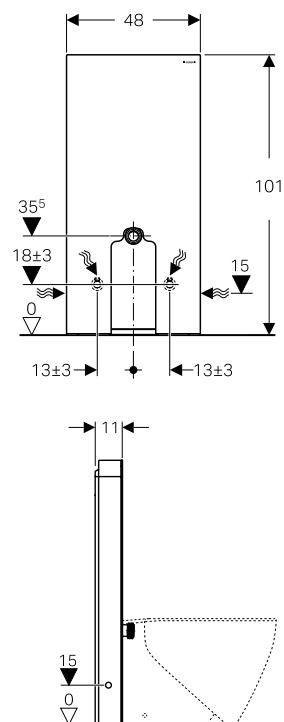

## Geberit Monolith Puro

White

→ **131.174.SF.1**  
6L/3L (SEA)

→ **131.172.SF.1**  
4.5L/3L (SG)

Black

→ **131.174.SG.1**  
6L/3L (SEA)

→ **131.172.SG.1**  
4.5L/3L (SG)

reddot design award  
winner 2015