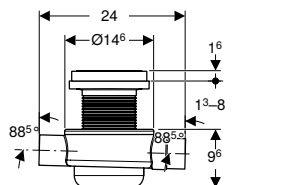

Tile-bearing, Rear Inlet

→ **388.123.00.2**
Material: PE-HD