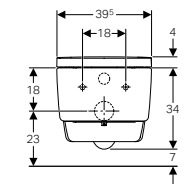

reddot design award
winner 2015

DESIGN PLUS
powered by: I SH