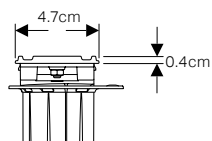

For Thin Floor

Brushed metal
Material: Stainless steel

→ **154.458.00.1**
Length: 30 - 90cm

→ **154.459.00.1**
Length: 30 - 130cm