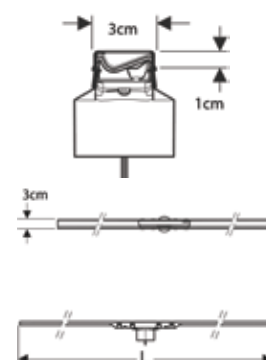

DESIGN PLUS
powered by: **ISH**

Plate: Black chrome, brushed
Material: Stainless steel

→ **154.446.QC.1**
Length: 30 - 90cm

→ **154.447.QC.1**
Length: 30 - 130cm