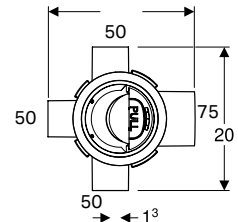

→ **388.008.00.1**
Outlet: 75mm, H150mm
Material: PE-HD
For cross-floor installation