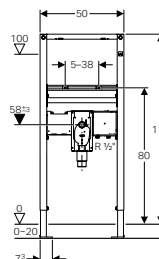

→ **111.563.00.1**
Height: 112cm
Deck-mounted tap
With concealed function box and concealed trap