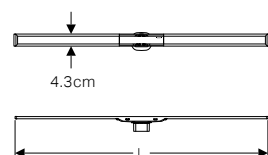

CleanLine60

Polished, brushed metal
Material: Stainless steel

→ **154.456.KS.1**
Length: 30 - 90cm

→ **154.457.KS.1**
Length: 30 - 130cm