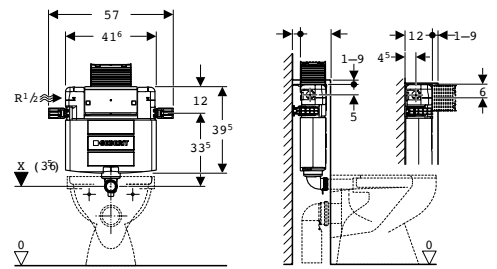

Omega Concealed Cisterns

Thickness: 120mm
Height: 820mm

→ **224.511.00.1** 4/3L

NEW