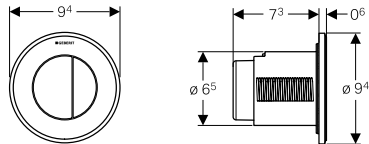

Pneumatic Type 10

Flush technology:
dual flush

→ **116.055.KH.1**
Collar & Buttons:
Bright chrome
Ring: Matt chrome
Material: Plastic

→ **116.055.KJ.1**
Collar & Buttons: White
Ring: Bright chrome
Material: Plastic

→ **116.055.KK.1**
Collar & Buttons: White
Ring: Gold
Material: Plastic

→ **116.055.KM.1**
Collar & Buttons: Black
Ring: Bright chrome
Material: Plastic

→ **116.055.16.1**
Plate: Black matt-coated,
Easy-to-clean coated
Material: Plastic

→ **116.055.DW.1**
Plate: Black
Ring: Matt black
Material: Plastic

→ **116.055.JQ.1**
Plate: Matt chrome-coated,
Easy-to-clean coated
Ring: Polished
Material: Plastic