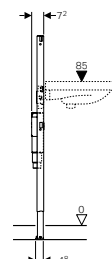

→ **111.563.00.1**
Height: 112cm
Deck-mounted tap
With concealed function box and concealed trap