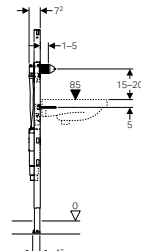

→ **111.562.00.1**
Height: 130cm
Wall-mounted tap
With concealed function box and concealed trap