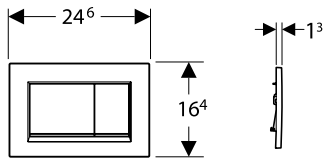

GEBERIT SIGMA ACTUATOR PLATES

Sigma30

Flush technology:
dual flush

→ **115.883.01.1**
Plate & Buttons: Matt white
Stripes: White
Material: Plastic,
Easy-to-clean coated

→ **115.883.16.1**
Plate & Buttons: Matt black
Stripes: Black
Material: Plastic,
Easy-to-clean coated

→ **115.883.JT.1**
Plate & Buttons: Matt white
Stripes: Bright chrome
Material: Plastic,
Easy-to-clean coated

→ **115.883.11.1**
Plate & Buttons: White
Stripes: Matt white
Material: Plastic,
Easy-to-clean coated

→ **115.883.14.1**
Plate & Buttons: Matt black
Stripes: Bright chrome
Material: Plastic,
Easy-to-clean coated

→ **115.883.DW.1**
Plate & Buttons: Black
Stripes: Matt Black
Material: Plastic,
Easy-to-clean coated

→ **115.883.JQ.1**
Plate & Buttons: Matt chrome
Stripes: Bright chrome
Material: Plastic,
Easy-to-clean coated

→ **115.883.KH.1**
Plate & Buttons: Bright chrome
Stripes: Matt chrome
Material: Plastic

→ **115.883.KK.1**
Plate & Buttons: White
Stripes: Gold
Material: Plastic

→ **115.883.KJ.1**
Plate & Buttons: White
Stripes: Bright chrome
Material: Plastic

→ **115.883.KM.1**
Plate & Buttons: Black
Stripes: Bright chrome
Material: Plastic