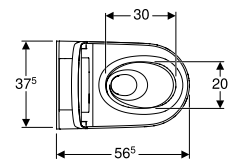

reddot design award
winner 2019