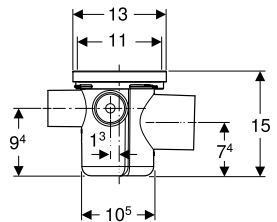

GEBERIT FLOOR COLLECTOR DRAIN

Floor Collector Drain

→ **388.001.00.1**
Outlet: 75mm, H198mm
Material: PE-HD

→ **388.007.00.1**
Outlet: 75mm, H150mm
Material: PE-HD

→ **388.008.00.1**
Outlet: 75mm, H150mm
Material: PE-HD
For cross-floor installation

Grating for Floor Collector Drain

→ **388.009.00.1**
Outlet: 75mm, H150mm
Material: PE-HD
For cross-floor installation

Adapter to PVC

→ **154.297.00.1**
Size: D40
Material: PE

→ **154.298.00.1**
Size: D50
Material: PE