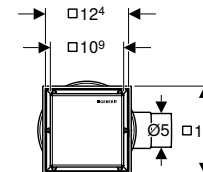

Tile-bearing

→ **388.121.00.2**
Material: PE-HD

→ ODOUR-FREE WITHOUT WATER REFILL

Up to 5 months of odour-free protection thanks to the special design and patented silicone membrane. The Geberit floor drain Aquorea also offers easy maintenance, installation and a big flow rate.