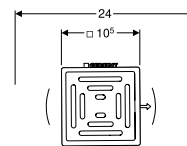

GEBERIT FLOOR DRAIN AQUOREA 2

Floor Drain Aquorea

Slotted Grating, Rear Inlet

→ **388.011.00.3**
Material: PE-HD