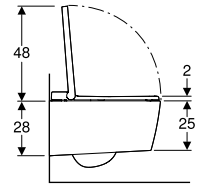

GEBERIT AQUACLEAN SHOWER TOILETS

Geberit AquaClean Sela

- → 146.224.11.1 White alpine
- → 146.224.21.1 Bright-chrome plated