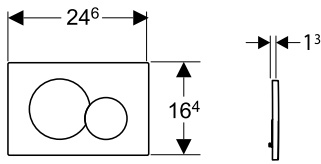

GEBERIT SIGMA ACTUATOR PLATES

Sigma01

Flush technology:
dual flush