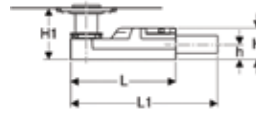

GEBERIT FLOOR DRAINS

Floor Drain

→ **154.050.00.1**

Floor construction height from 90mm