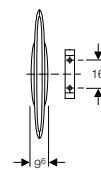

GEBERIT URINAL DIVISION PANEL

Urinal Division Panel

→ **115.201.11.1**

White alpine

Material: Plastic