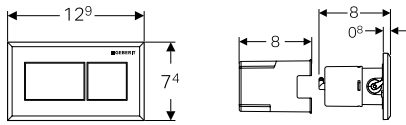

GEBERIT REMOTE FLUSH ACTUATOR PLATES

Pneumatic Actuator

Flush technology:
dual flush

→ **115.932.KA.1**
Plate: Bright chrome
Buttons: Matt chrome
Material: Plastic

→ **115.932.KT.1**
Plate: Glossy white
Buttons: Brushed chrome
Material: Plastic

→ **115.932.KV.1**
Plate: Glossy black
Buttons: Brushed chrome
Material: Plastic

→ **115.932.GH.1**
Plate: Brushed chrome
Buttons: Brushed chrome
Material: Die cast zinc