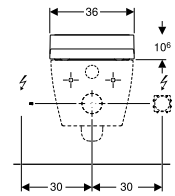

GEBERIT AQUACLEAN SHOWER TOILETS

Geberit AquaClean Tuma

AquaClean Tuma, Wall-hung

- → **146.294.11.1** Comfort, White alpine
- → **146.294.SI.1** Comfort, White glass
- → **146.294.SJ.1** Comfort, Black glass
- → **146.294.FW.1** Comfort, Stainless steel brushed
- → **146.094.11.1** Classic, White alpine