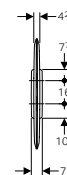

→ **115.202.11.1**

White alpine

Material: Plastic