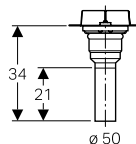

Without waste trap

for cross-floor installation

→ **154.153.00.1**

Outlet diameter: 50mm