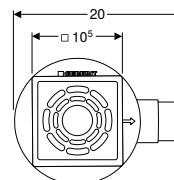

Hole Grating

→ **388.013.00.2**
Material: PE-HD