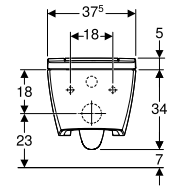

Geberit AquaClean Wall Mounted Control Panel

- → 147.041.SI.1 White glass
- → 147.041.SJ.1 Black glass