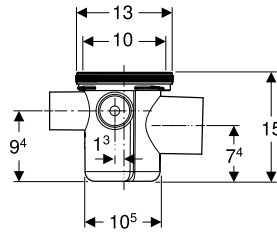

→ **388.008.00.1**
Outlet: 75mm, H150mm
Material: PE-HD
For cross-floor installation