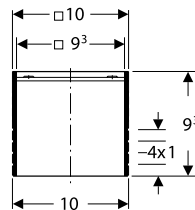

Grating for Floor Collector Drain

→ **388.009.00.1**
Outlet: 75mm, H150mm
Material: PE-HD
For cross-floor installation