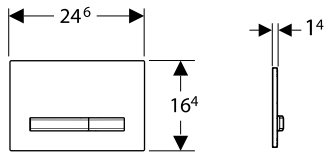

GEBERIT SIGMA ACTUATOR PLATES

Sigma50

Flush technology:
dual flush