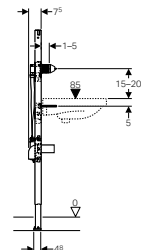

For Wall-mounted tap

→ **111.560.00.1**
Height: 130cm
Wall-mounted tap
With concealed function box