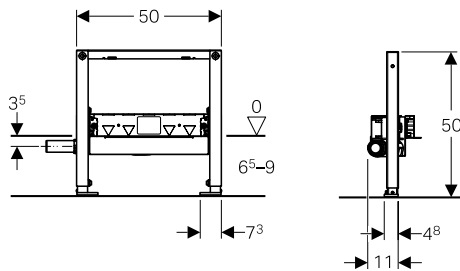

## Duofix Wall Drain, Half Frame

DESIGN PLUS  
powered by ISH

→ **111.591.00.1**  
Discharge outlet: 50mm

→ **111.593.00.1**  
Discharge outlet: 40mm