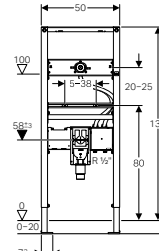

→ **111.562.00.1**
Height: 130cm
Wall-mounted tap
With concealed function box and concealed trap