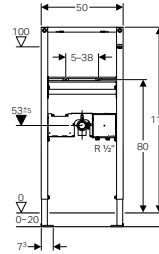

ACCESSORIES FOR SENSOR TAP & MIXER

Duofix Element for Washbasin

For Deck-mounted tap

→ **111.553.00.1**
Height: 112cm
Deck-mounted tap
With concealed function box