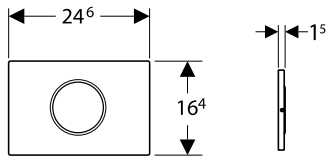

GEBERIT SIGMA ACTUATOR PLATES

Sigma10

Flush technology:
dual flush, infrared