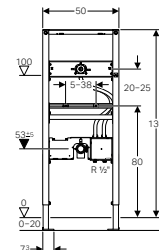

For Wall-mounted tap

→ **111.560.00.1**
Height: 130cm
Wall-mounted tap
With concealed function box