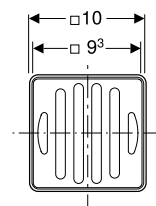

Grating for Floor Collector Drain

→ **388.009.00.1**
Outlet: 75mm, H150mm
Material: PE-HD
For cross-floor installation