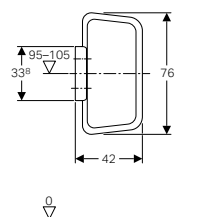

## Urinal Division Panel

→ **115.201.11.1**

White alpine

Material: Plastic

→ **115.202.11.1**

White alpine

Material: Plastic

→ **115.211.CD.1**