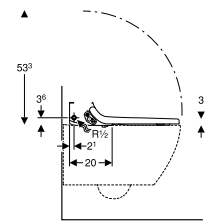

GEBERIT AQUACLEAN SHOWER TOILETS

Geberit AquaClean Tuma

AquaClean Tuma, Wall-hung

- → **146.294.11.1** Comfort, White alpine
- → **146.294.SI.1** Comfort, White glass
- → **146.294.SJ.1** Comfort, Black glass
- → **146.294.FW.1** Comfort, Stainless steel brushed
- → **146.094.11.1** Classic, White alpine