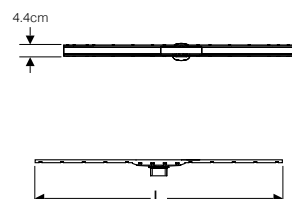

Black chrome, polished
Material: Stainless steel

→ **154.440.QC.1**
Length: 30 - 90cm

→ **154.441.QC.1**
Length: 30 - 130cm