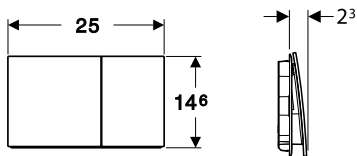

Sigma70

Flush technology:
dual flush

→ **115.622.SI.1**
Plate: White
Material: Glass