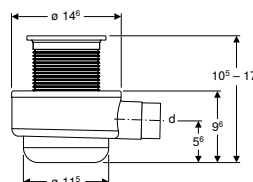

Hole Grating

→ **388.013.00.2**
Material: PE-HD