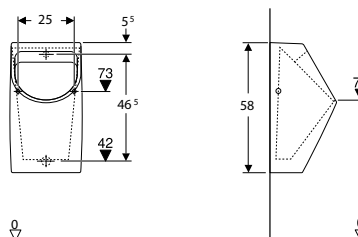

Smyle Urinal

→ 500.254.01.1
White