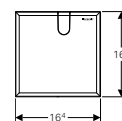

Cover Plate

→ **116.425.11.1**
White alpine
For concealed function box