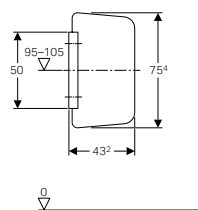

→ **115.211.TF.1**

Umber

Material: Glass