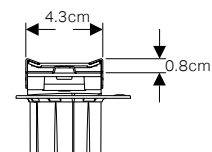

CleanLine60

Polished, brushed metal
Material: Stainless steel

→ **154.456.KS.1**
Length: 30 - 90cm

→ **154.457.KS.1**
Length: 30 - 130cm