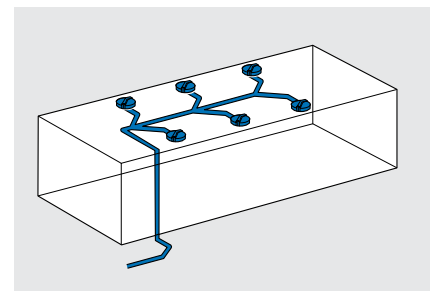

↑
Geberit Pluvia syphonic roof drainage system

10 GOOD REASONS TO GO FOR GEBERIT PLUVIA

- Wide range of applications
- Space-saving
- Less downpipes
- Cost-saving installation
- Less work on-site
- Functions as a syphonic system
- Large areas can be drained through a single discharge stack
- Small pipe diameter
- Less underground pipes, less manholes
- Outlets for all roof types