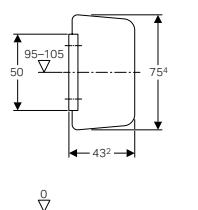

→ **115.211.TD.1**

White alpine

Material: Glass