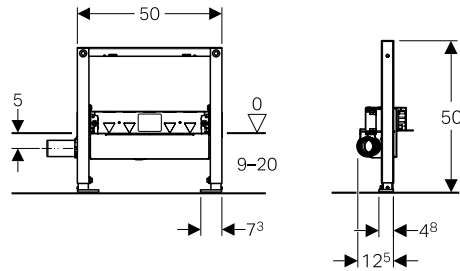

GEBERIT WALL DRAIN

Duofix Wall Drain, Half Frame

DESIGN PLUS
powered by ISH

→ **111.591.00.1**
Discharge outlet: 50mm

→ **111.593.00.1**
Discharge outlet: 40mm