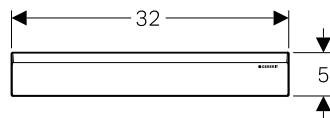

Wall Drain Cover

→ **154.335.11.1**
White
Material: Plastic