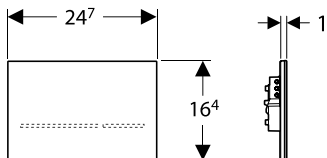

GEBERIT SIGMA ACTUATOR PLATES

Sigma80

Flush technology:
dual flush, infrared

* Installation set required -
→ Art no: 115.861.00.6
Extension cable -
→ Art no: 244.094.00.1