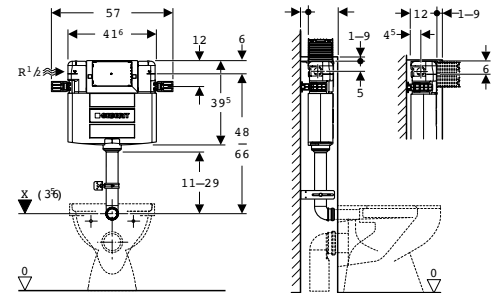

## Omega Concealed Cisterns

Thickness: 120mm  
Height: 820mm

→ **224.511.00.1** 4/3L

NEW

Thickness: 120mm  
Height: 88mm to 108mm (adjustable)

→ **224.512.00.1** 4/3L

NEW