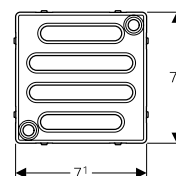

GEBERIT FLOOR DRAINS

Floor Drain Grating

Lockable

→ **154.310.00.1**

Stainless steel brushed

Material: Stainless steel