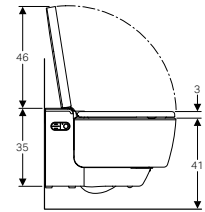

GEBERIT AQUACLEAN SHOWER TOILETS

Geberit AquaClean Mera

- → **146.214.11.1** Comfort, White alpine
- → **146.214.21.1** Comfort, Bright-chrome plated
- → **146.204.11.1** Classic, White alpine
- → **146.204.21.1** Classic, Bright-chrome plated