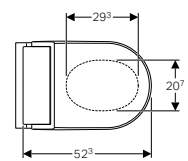

GEBERIT AQUACLEAN SHOWER TOILETS

Geberit AquaClean Tuma

AquaClean Tuma, Wall-hung

- → **146.294.11.1** Comfort, White alpine
- → **146.294.SI.1** Comfort, White glass
- → **146.294.SJ.1** Comfort, Black glass
- → **146.294.FW.1** Comfort, Stainless steel brushed
- → **146.094.11.1** Classic, White alpine