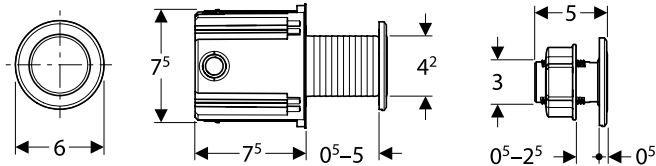

## Sigma Type 10 IR sensor

Flush technology:  
dual flush, infrared

→ **115.936.14.6**  
Plate: Black matt  
Material: Brass  
Battery operated

→ **115.937.14.6**  
Plate: Black matt  
Material: Brass  
Main operated