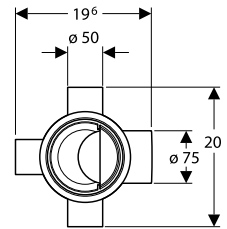

GEBERIT FLOOR COLLECTOR DRAIN

Floor Collector Drain

→ **388.001.00.1**
Outlet: 75mm, H198mm
Material: PE-HD