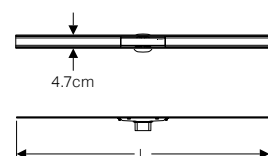

For Thin Floor

Brushed metal
Material: Stainless steel

→ **154.458.00.1**
Length: 30 - 90cm

→ **154.459.00.1**
Length: 30 - 130cm