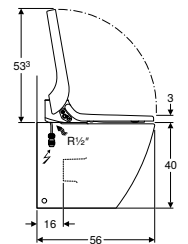

GEBERIT AQUACLEAN SHOWER TOILETS

Geberit AquaClean Tuma

AquaClean Tuma, Wall-hung

- → **146.294.11.1** Comfort, White alpine
- → **146.294.SI.1** Comfort, White glass
- → **146.294.SJ.1** Comfort, Black glass
- → **146.294.FW.1** Comfort, Stainless steel brushed
- → **146.094.11.1** Classic, White alpine