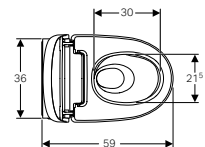

reddot design award
winner 2015

DESIGN PLUS
powered by: I SH