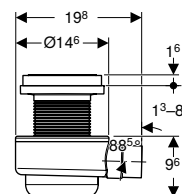

Tile-bearing

→ **388.121.00.2**
Material: PE-HD

→ ODOUR-FREE WITHOUT WATER REFILL

Up to 5 months of odour-free protection thanks to the special design and patented silicone membrane. The Geberit floor drain Aquorea also offers easy maintenance, installation and a big flow rate.