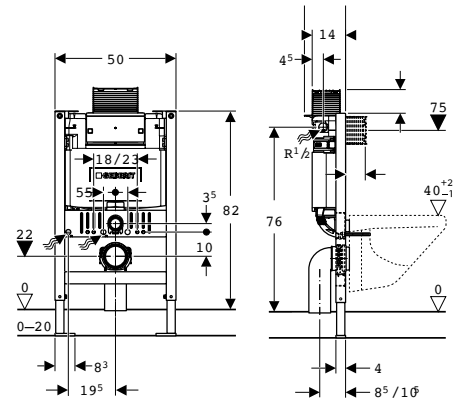

## Omega Duofix

Thickness: 120mm  
Height: 820mm

→ **224.531.00.1** 4/3L

NEW