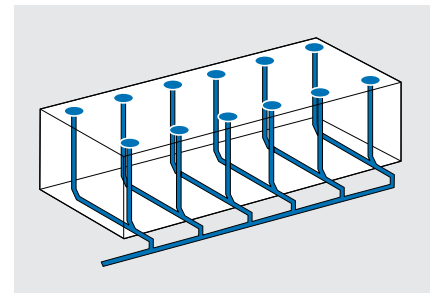

↑
Conventional roof drainage system