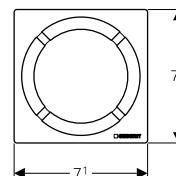

Circle

→ **154.311.00.1**

Stainless steel brushed

Material: Stainless steel