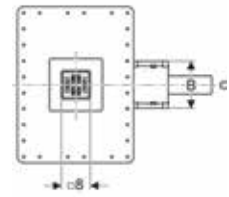

GEBERIT FLOOR DRAINS

Floor Drain

→ **154.050.00.1**

Floor construction height from 90mm