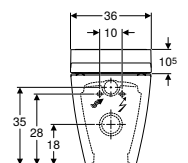

GEBERIT AQUACLEAN SHOWER TOILETS

Geberit AquaClean Tuma

AquaClean Tuma, Wall-hung

- → **146.294.11.1** Comfort, White alpine
- → **146.294.SI.1** Comfort, White glass
- → **146.294.SJ.1** Comfort, Black glass
- → **146.294.FW.1** Comfort, Stainless steel brushed
- → **146.094.11.1** Classic, White alpine