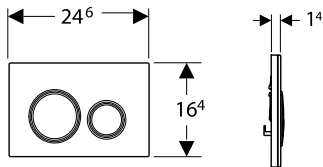

GEBERIT SIGMA ACTUATOR PLATES

Sigma21

Flush technology:
dual flush