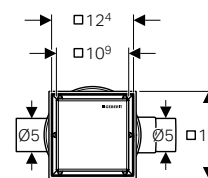

Tile-bearing, Rear Inlet

→ **388.123.00.2**
Material: PE-HD