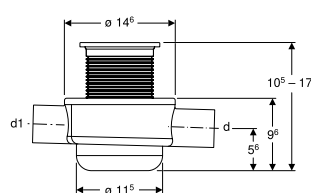

GEBERIT FLOOR DRAIN AQUOREA 2

Floor Drain Aquorea

Slotted Grating, Rear Inlet

→ **388.011.00.3**
Material: PE-HD