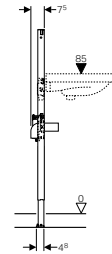

ACCESSORIES FOR SENSOR TAP & MIXER

Duofix Element for Washbasin

For Deck-mounted tap

→ **111.553.00.1**
Height: 112cm
Deck-mounted tap
With concealed function box