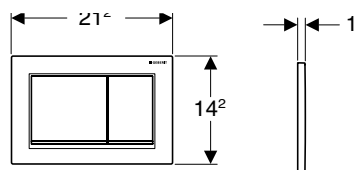

Omega30

Flush technology:
dual flush

NEW

→ **115.080.01.1**
Plates & Buttons: White matt coated, easy-to-clean coated
Stripes: White
Material: Plastic

NEW

→ **115.080.11.1**
Plates & Buttons: White
Stripes: Matt white
Material: Plastic

NEW

→ **115.080.14.1**
Plates & Buttons: Black matt, Easy-to-clean coated
Stripes: Bright chrome
Material: Plastic

NEW

→ **115.080.16.1**
Plates & Buttons: Black matt, Easy-to-clean coated
Stripes: Black
Material: Plastic

NEW

→ **115.080.DW.1**
Plates & Buttons: Black
Stripes: Matt black
Material: Plastic

NEW

→ **115.080.JT.1**
Plates & Buttons: White matt, Easy-to-clean
Stripes: Bright chrome
Material: Plastic

NEW

→ **115.080.JQ.1**
Plates & Buttons: Matt chrome, Easy-to-clean
Stripes: Bright chrome
Material: Plastic

NEW

→ **115.080.KJ.1**
Plates & Buttons: White
Stripes: Bright chrome
Material: Plastic

NEW

→ **115.080.KK.1**
Plates & Buttons: White
Stripes: Gold
Material: Plastic

NEW

→ **115.080.KM.1**
Plates & Buttons: Black
Stripes: Bright chrome
Material: Plastic

NEW

→ **115.080.KH.1**
Plates & Buttons: Bright chrome
Stripes: White chrome
Material: Plastic