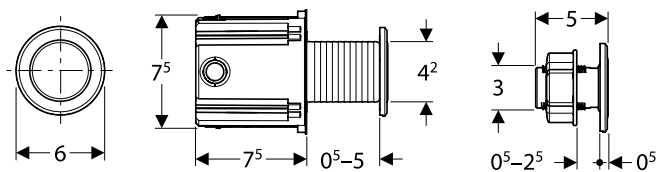

Omega Type 10 IR sensor

Flush technology:
dual flush, infrared

NEW

→ **115.956.14.6**
Plate: Black matt
Material: Brass
Main operated

NEW

→ **115.956.SN.6**
Plate: Brushed
Material: Stainless steel
Main operated

* installation set required
for mains operation plates -
→ Art no: 115.861.00.6

* Extension cable -
→ Art no: 244.094.00.1