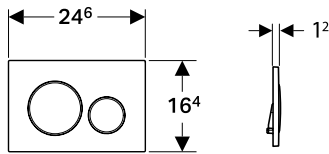

Sigma20

Flush technology:
dual flush