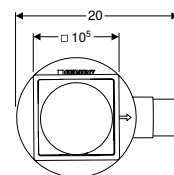

Slotted Grating

→ **388.012.00.3**
Material: PE-HD