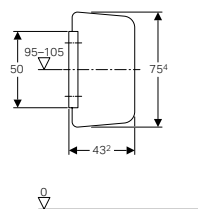

→ **115.211.CD.1**

Grey

Material: Glass