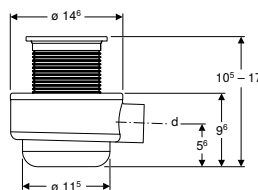

Slotted Grating

→ **388.012.00.3**
Material: PE-HD