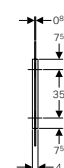

→ **115.211.TD.1**

White alpine

Material: Glass