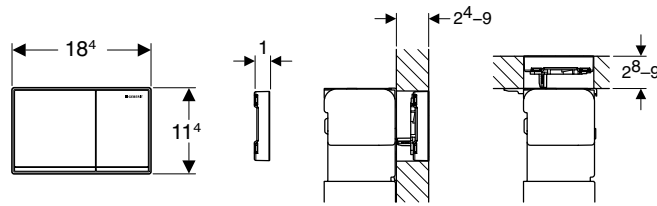

GEBERIT OMEGA ACTUATOR PLATES

Omega60

Flush technology:
dual flush

NEW

→ **115.081.GH.1**
Buttons: Chrome-plated, brushed, easy-to-clean coated
Frame: Bright chrome
Stripes: Bright chrome
Material: Die-cast zinc

NEW

→ **115.081.JK.1**
Buttons: Lava
Frame: Bright chrome
Stripes: Mirrored
Material: Die-cast zinc / glass

NEW

→ **115.081.JL.1**
Buttons: Sand grey
Frame: Bright chrome
Stripes: Mirrored
Material: Die-cast zinc / glass

NEW

→ **115.081.SI.1**
Buttons: White
Frame: Bright chrome
Stripes: Mirrored
Material: Die-cast zinc / glass

NEW

→ **115.081.SJ.1**
Buttons: Black
Frame: Bright chrome-plated
Stripes: Mirrored
Material: Die-cast zinc / glass

Brushed chrome cover frame
→ Art no: 115.086.GH.1 (Easy-to-clean)

Bright chrome cover frame
→ Art no: 115.086.21.1