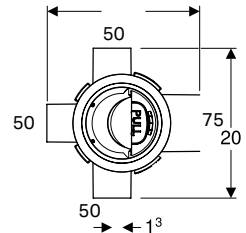

→ **388.008.00.1**
Outlet: 75mm, H150mm
Material: PE-HD
For cross-floor installation