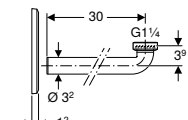

→ **116.426.11.1**
White alpine
For concealed function box and concealed trap