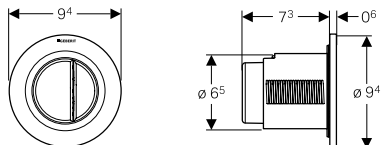

Pneumatic Type 01

Flush technology:
dual flush

→ **116.042.11.1**
Collar: White alpine
Buttons: White alpine
Material: Plastic

→ **116.042.21.1**
Collar: Bright chrome
Buttons: Bright chrome
Material: Plastic

→ **116.042.JQ.1**
Collar and buttons: Matt
chrome, easy-to-clean
coated
Material: Plastic