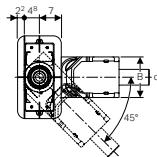

GEBERIT CLEANLINE SHOWER CHANNEL

CleanLine Installation Set

With waste trap

for screed height at inlet 90–220mm

→ **154.150.00.1**

Outlet diameter: 50mm

→ **154.151.00.1**

Outlet diameter: 56mm