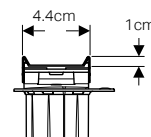

Stainless steel, brushed
Material: Stainless steel

→ **154.440.KS.1**
Length: 30 - 90cm

→ **154.441.KS.1**
Length: 30 - 130cm