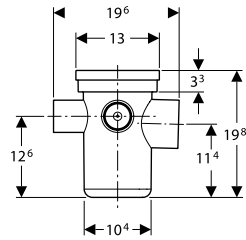

GEBERIT FLOOR COLLECTOR DRAIN

Floor Collector Drain

→ **388.001.00.1**
Outlet: 75mm, H198mm
Material: PE-HD

→ **388.007.00.1**
Outlet: 75mm, H150mm
Material: PE-HD