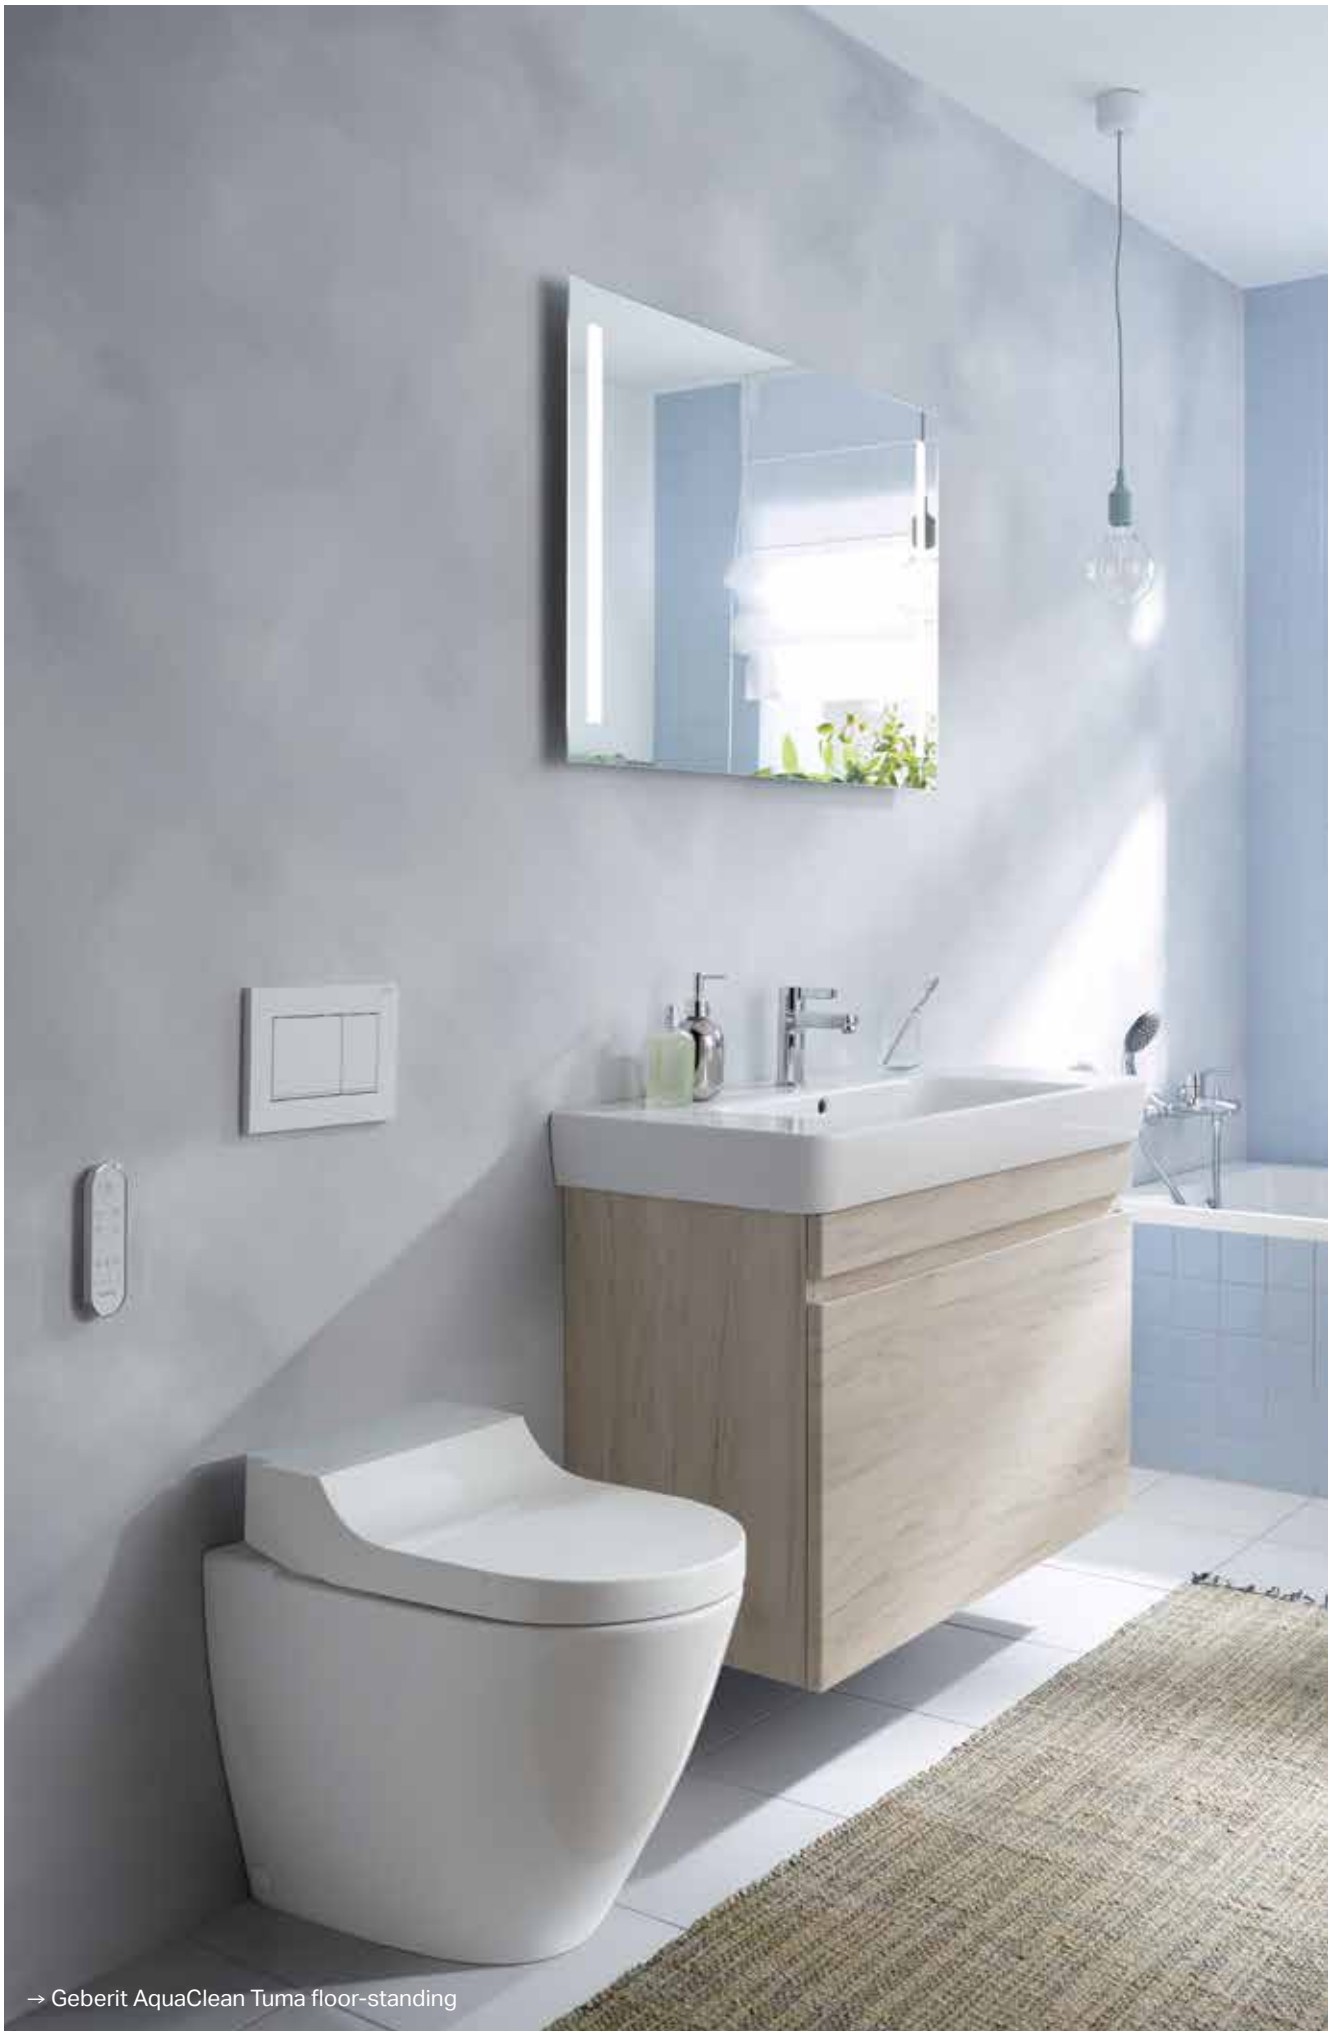

## GEBERIT AQUACLEAN TUMA FEATURES:

↑  
**WHIRLSPRAY SHOWER TECHNOLOGY**  
 The AquaClean Tuma ensures a cleaning that is particularly convenient while at the same time saving water, thanks to the patented WhirlSpray shower technology.

↑  
**RIMFREE WC CERAMIC APPLIANCE**  
 With the Rimfree WC ceramic appliance, the Aquaclean Tuma offers modern standards for hygiene and easy care.

→ Geberit AquaClean Tuma floor-standing