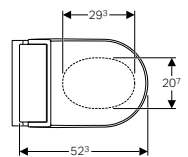

GEBERIT AQUACLEAN SHOWER TOILETS

Geberit AquaClean Tuma

AquaClean Tuma, Wall-hung

- → **146.294.11.1** Comfort, White alpine
- → **146.294.SI.1** Comfort, White glass
- → **146.294.SJ.1** Comfort, Black glass
- → **146.294.FW.1** Comfort, Stainless steel brushed
- → **146.094.11.1** Classic, White alpine