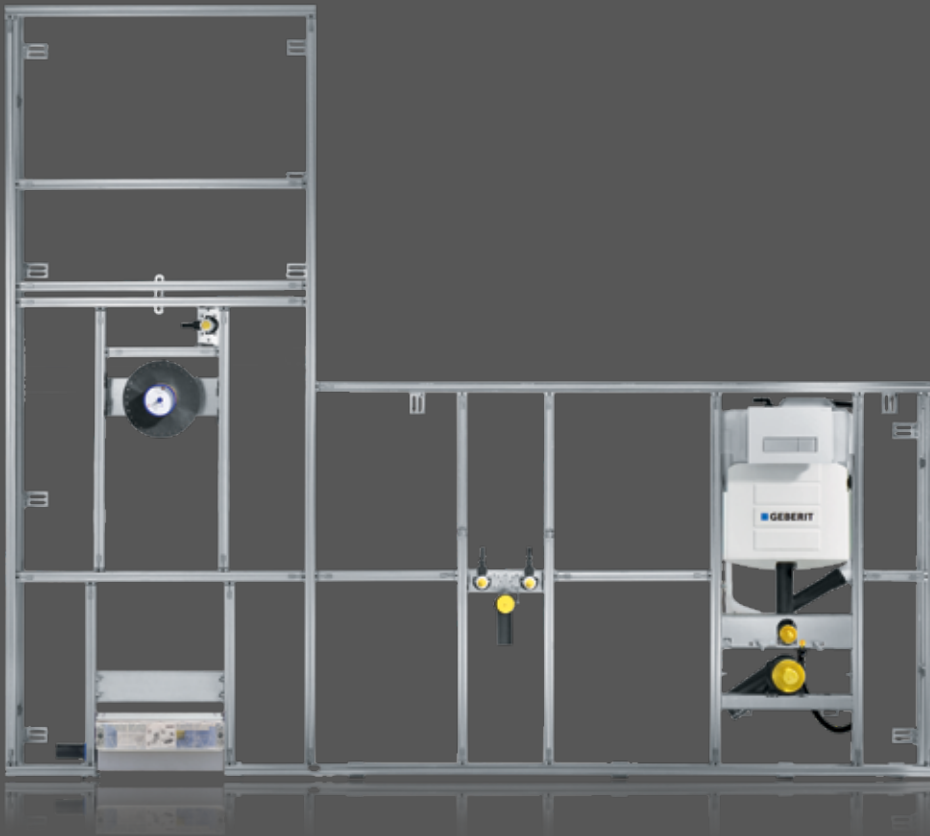

← Half-height and ceiling-height installation walls and room dividers can be created in no time at all and with just a few parts when the Geberit GIS installation system is used.

The Geberit GIS installation system makes creative bathroom designs quick, easy and economical. Free-standing sanitary walls, half-height room dividers, niches and storage areas create a unique feeling of space. Tested and standards-compliant noise and fire protection are already integrated.