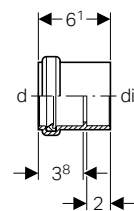

Adapter to PVC

→ **154.297.00.1**
Size: D40
Material: PE

→ **154.298.00.1**
Size: D50
Material: PE