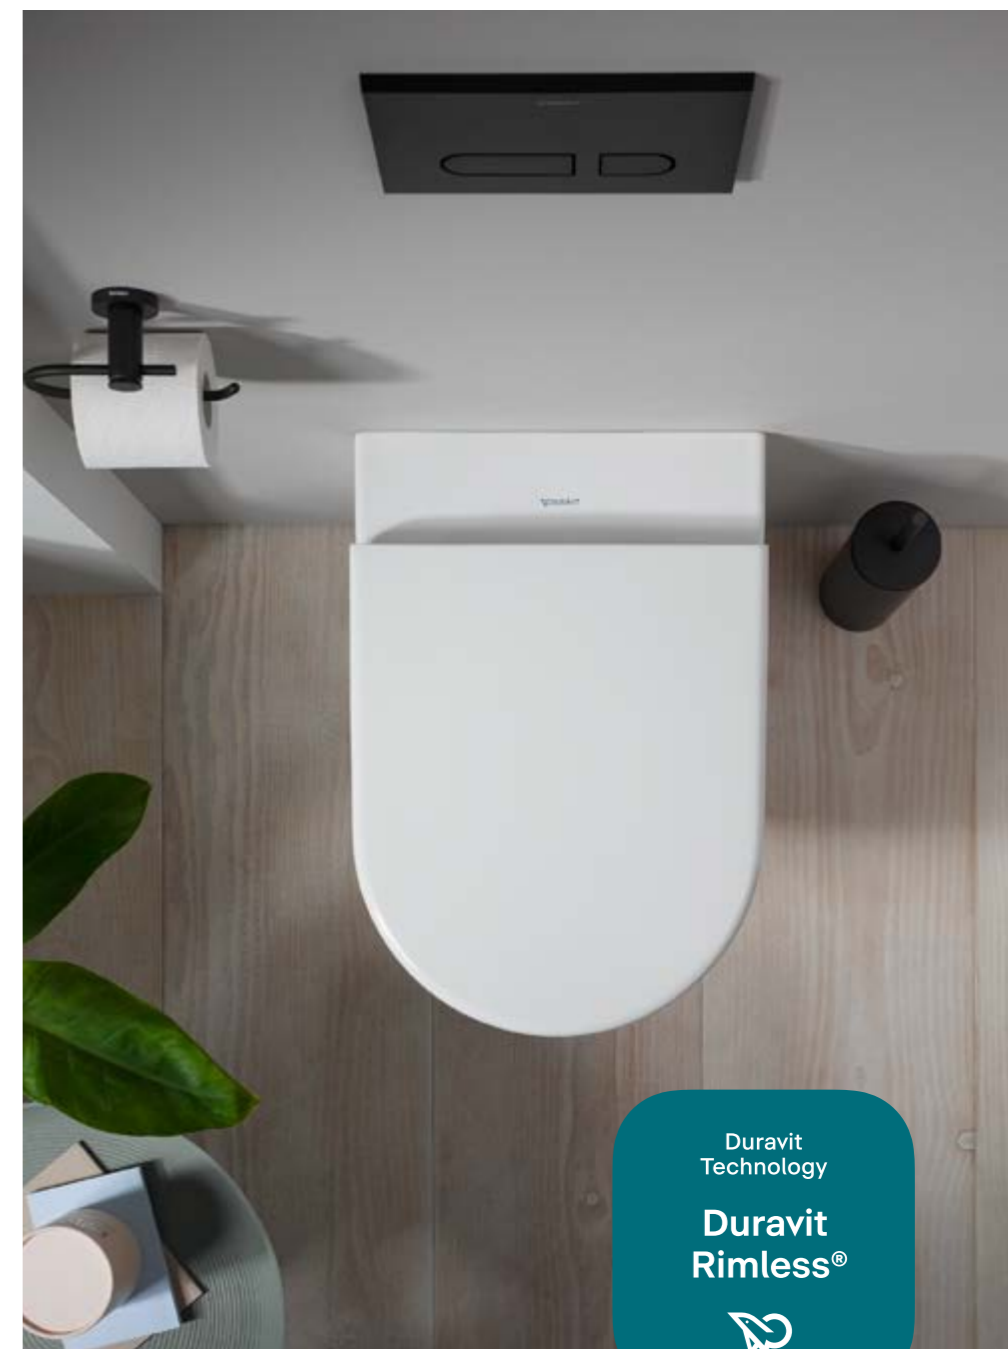

The D-Code range is complemented by a semi-tall cabinet as well as an illuminated mirror and mirror cabinet. You can create a bathroom with a cohesive design by combining these items with faucets and accessories from the same range.

The toilets come standard with Duravit Rimless®, where the open design of the rim produces an innovative and efficient flow of water. A dynamic and powerful flush that creates a horizontal circle before the water flows down vertically, thoroughly rinsing the entire inner surface of the bowl. This guarantees an ideal and hygienically perfect flush every time, even with only a small amount of water.