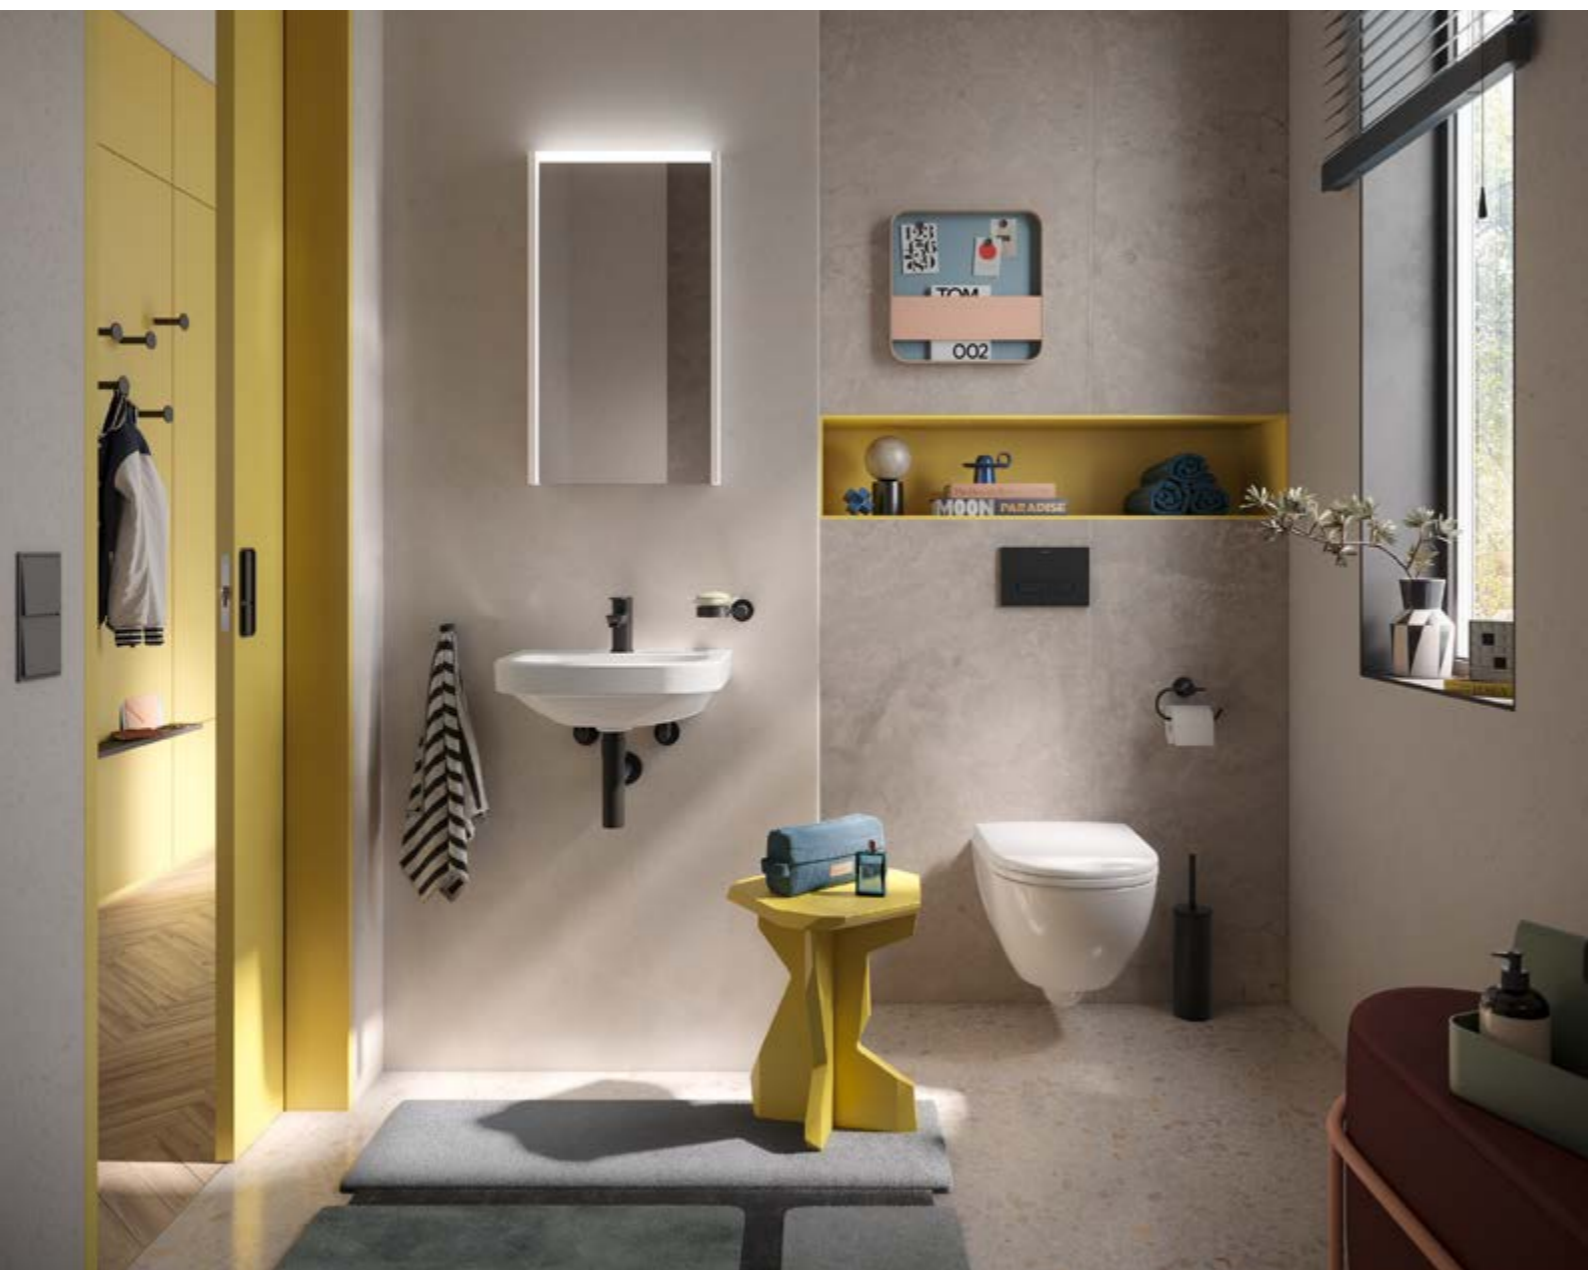

The toilets come standard with Duravit Rimless®, where the open design of the rim produces an innovative and efficient flow of water. A dynamic and powerful flush that creates a horizontal circle before the water flows down vertically, thoroughly rinsing the entire inner surface of the bowl. This guarantees an ideal and hygienically perfect flush every time, even with only a small amount of water.

All models can be upgraded with our cost-effective "Jet Project" whirltub feature, which provides a pleasant massage effect with six jet nozzles positioned on the sides.

A refreshing shower

Those who prefer taking showers will also get their money's worth, as the formal bathroom design can be perfectly rounded off with the matching D-Code concealed shower faucet. In addition, the series' range of shower trays includes square, rectangular, and quarter-round versions in sizes that will make planning a breeze.

Compact bathrooms – expansive comfort

A wide range of sizes and individual styles

Whether in a private guest bathroom or an apartment building – D-Code shows off all its qualities even in the smallest of rooms. The handrise basin take up minimal space, but features a spacious inner basin and storage areas on the sides. The compact wall-mounted toilet doesn't project far out into the room and still provides comfort and design in the smallest of spaces. And it's extremely eye-catching – especially with strong contrasts like the black matt D-Code faucets and accessories.